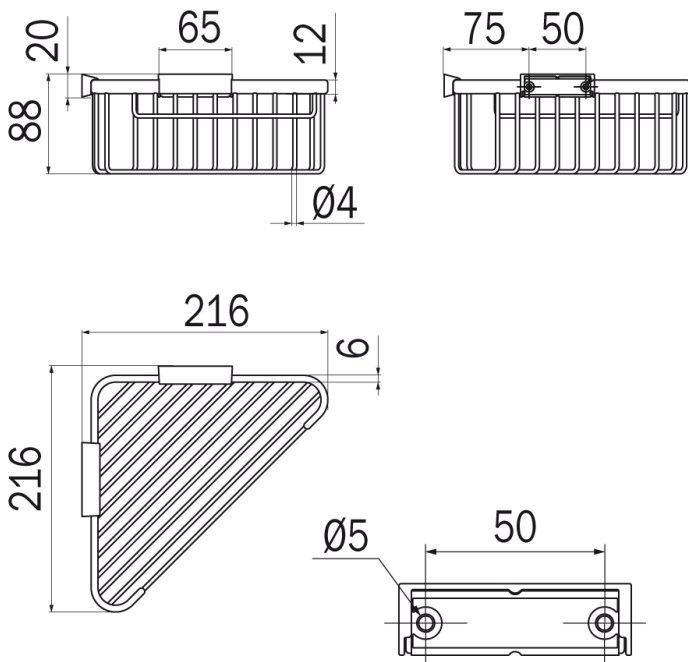

CORNER Wire BASKET

Chrome - AV031A CR

Proudly imported and distributed by
Gro Agencies Pty Ltd
Unit 2 / 37 Howe St, Osborne Park, WA, 6017
P 08 9446 3288 E info@groagencies.com.au W www.groagencies.com.au