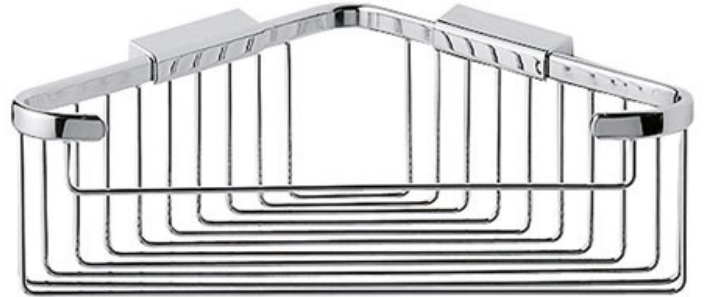

CORNER Wire BASKET

Chrome - AV031A CR

Proudly imported and distributed by
Gro Agencies Pty Ltd
Unit 2 / 37 Howe St, Osborne Park, WA, 6017
P 08 9446 3288 E info@groagencies.com.au W www.groagencies.com.au